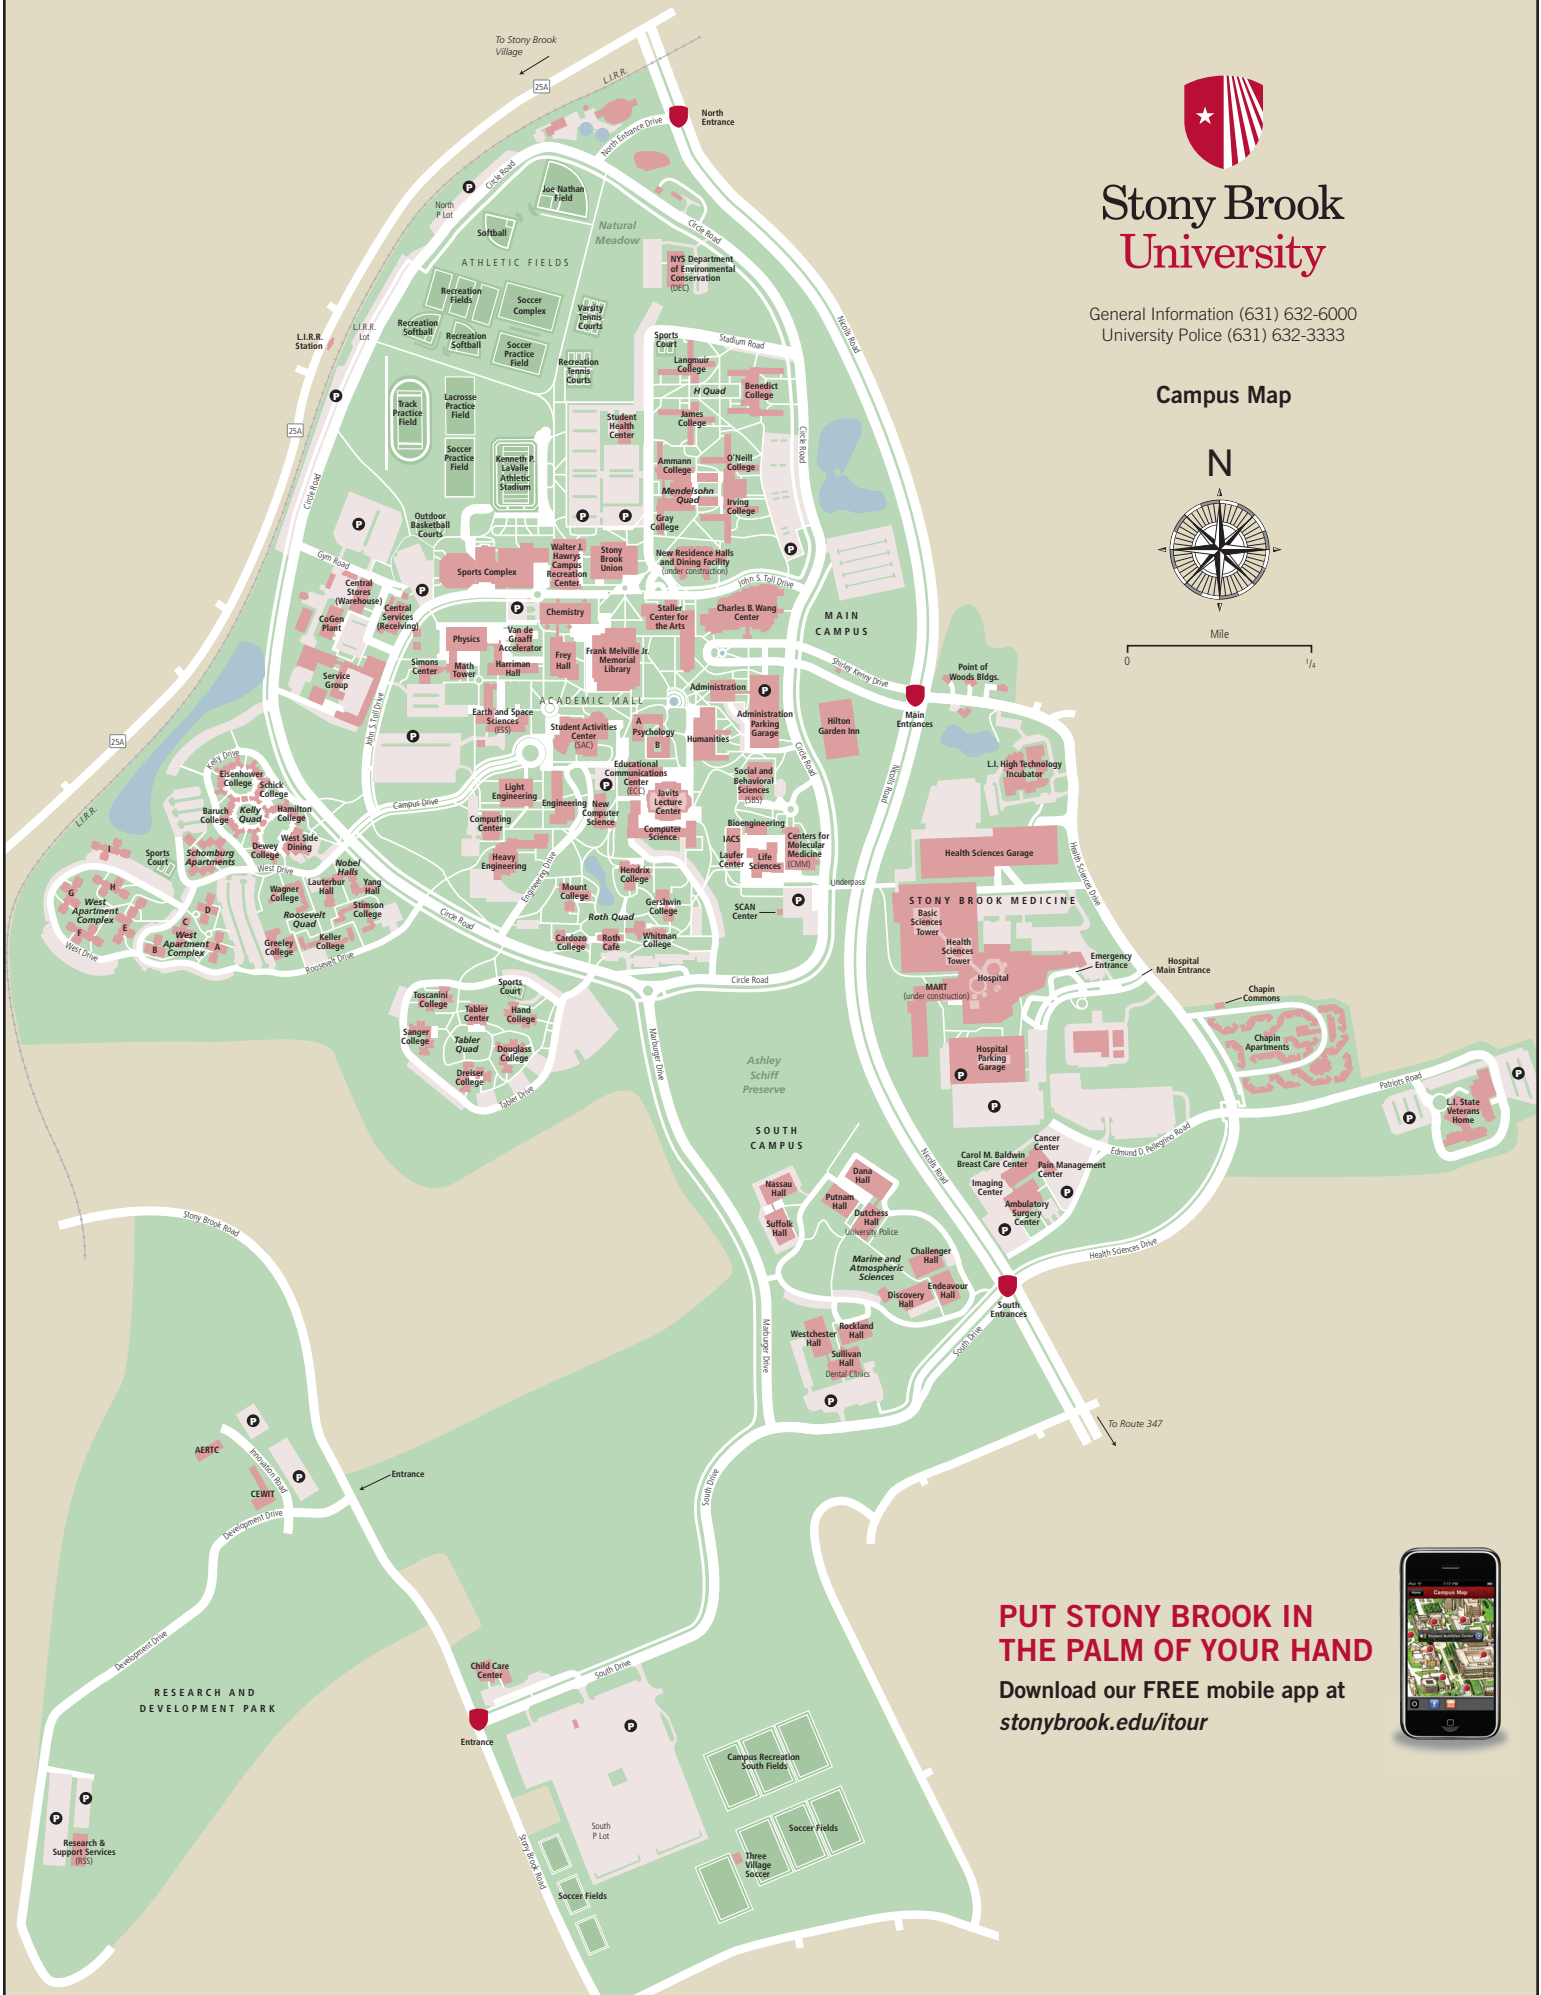

Stony Brook University

General Information (631) 632-6000
University Police (631) 632-3333

Campus Map

PUT STONY BROOK IN THE PALM OF YOUR HAND

Download our FREE mobile app at stonybrook.edu/itour