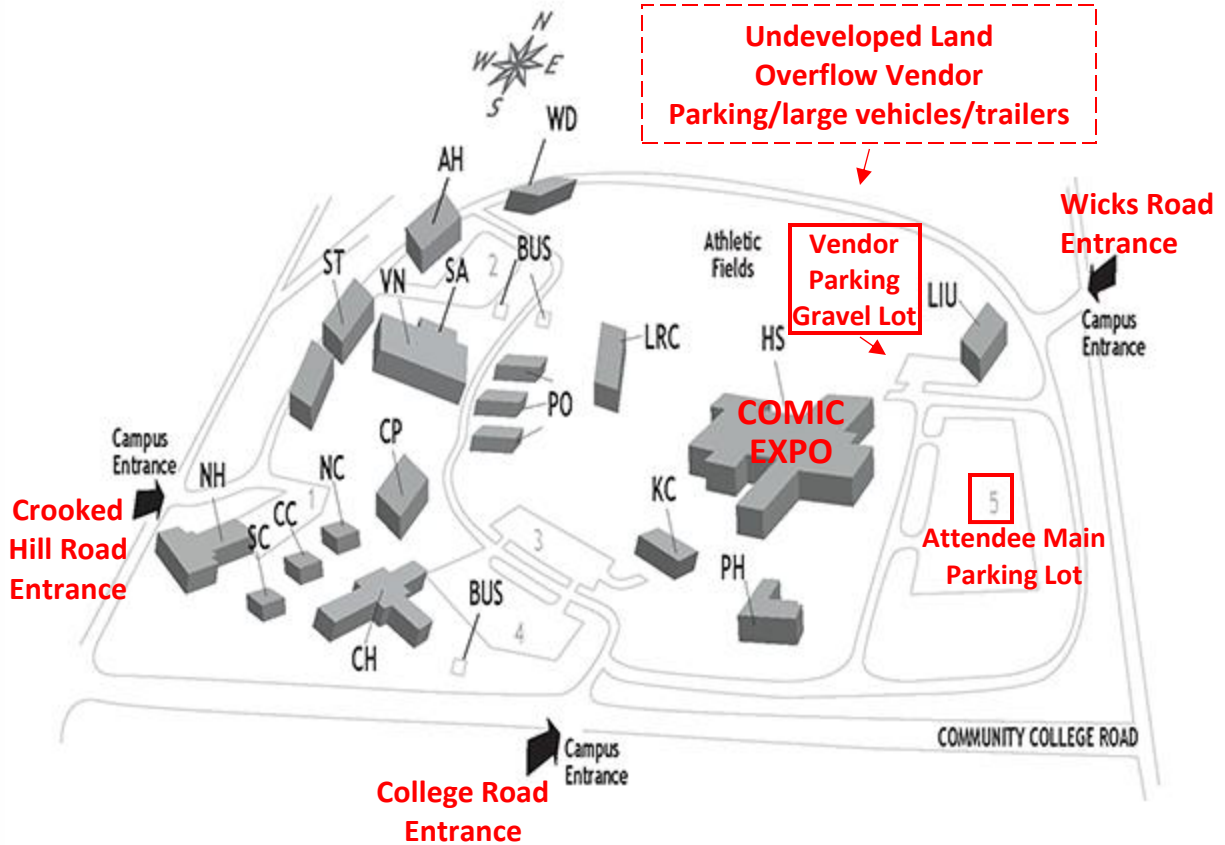

# MICHAEL J. GRANT CAMPUS

Crooked Hill Road. Brentwood, NY 11717-1092

AH	ASHROK	Asharoken Hall
CC	CENCOT	Center Cottage
CH	CAUMST	Caumsett Hall
CP	CAPTRE	Captree Commons
HS	HSEC	Health, Sports and Education Center
KC	KIDCOT	Suffolk Kids Cottage Children's Learning Center
LIU	LIUBRT	Long Island University
LRC		Future Learning Resource Center
NC	NTHCOT	North Cottage/Public Safety
NH	NESCON	Nesconset Hall
PH	PANOK	Paumanok Hall
PO		Plant Operations
SA	SAGTKS	Sagtikos Arts and Sciences
SC	STHCOT	South Cottage
ST	SLACKE	Sally Ann Slacke Corporate Training Center
VN		Van Nostrand Theatre
WD	WFDVTC	Workforce Development Technology Center
BUS		Bus Shelter
1-5		Parking Fields

**Directions:**  
 Take the Long Island Expressway (I-495) to Exit 53 (Sagtikos Parkway/Wicks Road). Follow signs to Wicks Road. Go south 1/2 mile on Wicks Road to campus entrance on right.  
 The Grant Campus is served by the following Suffolk County Transit bus routes: S-33, S-41, 3A.